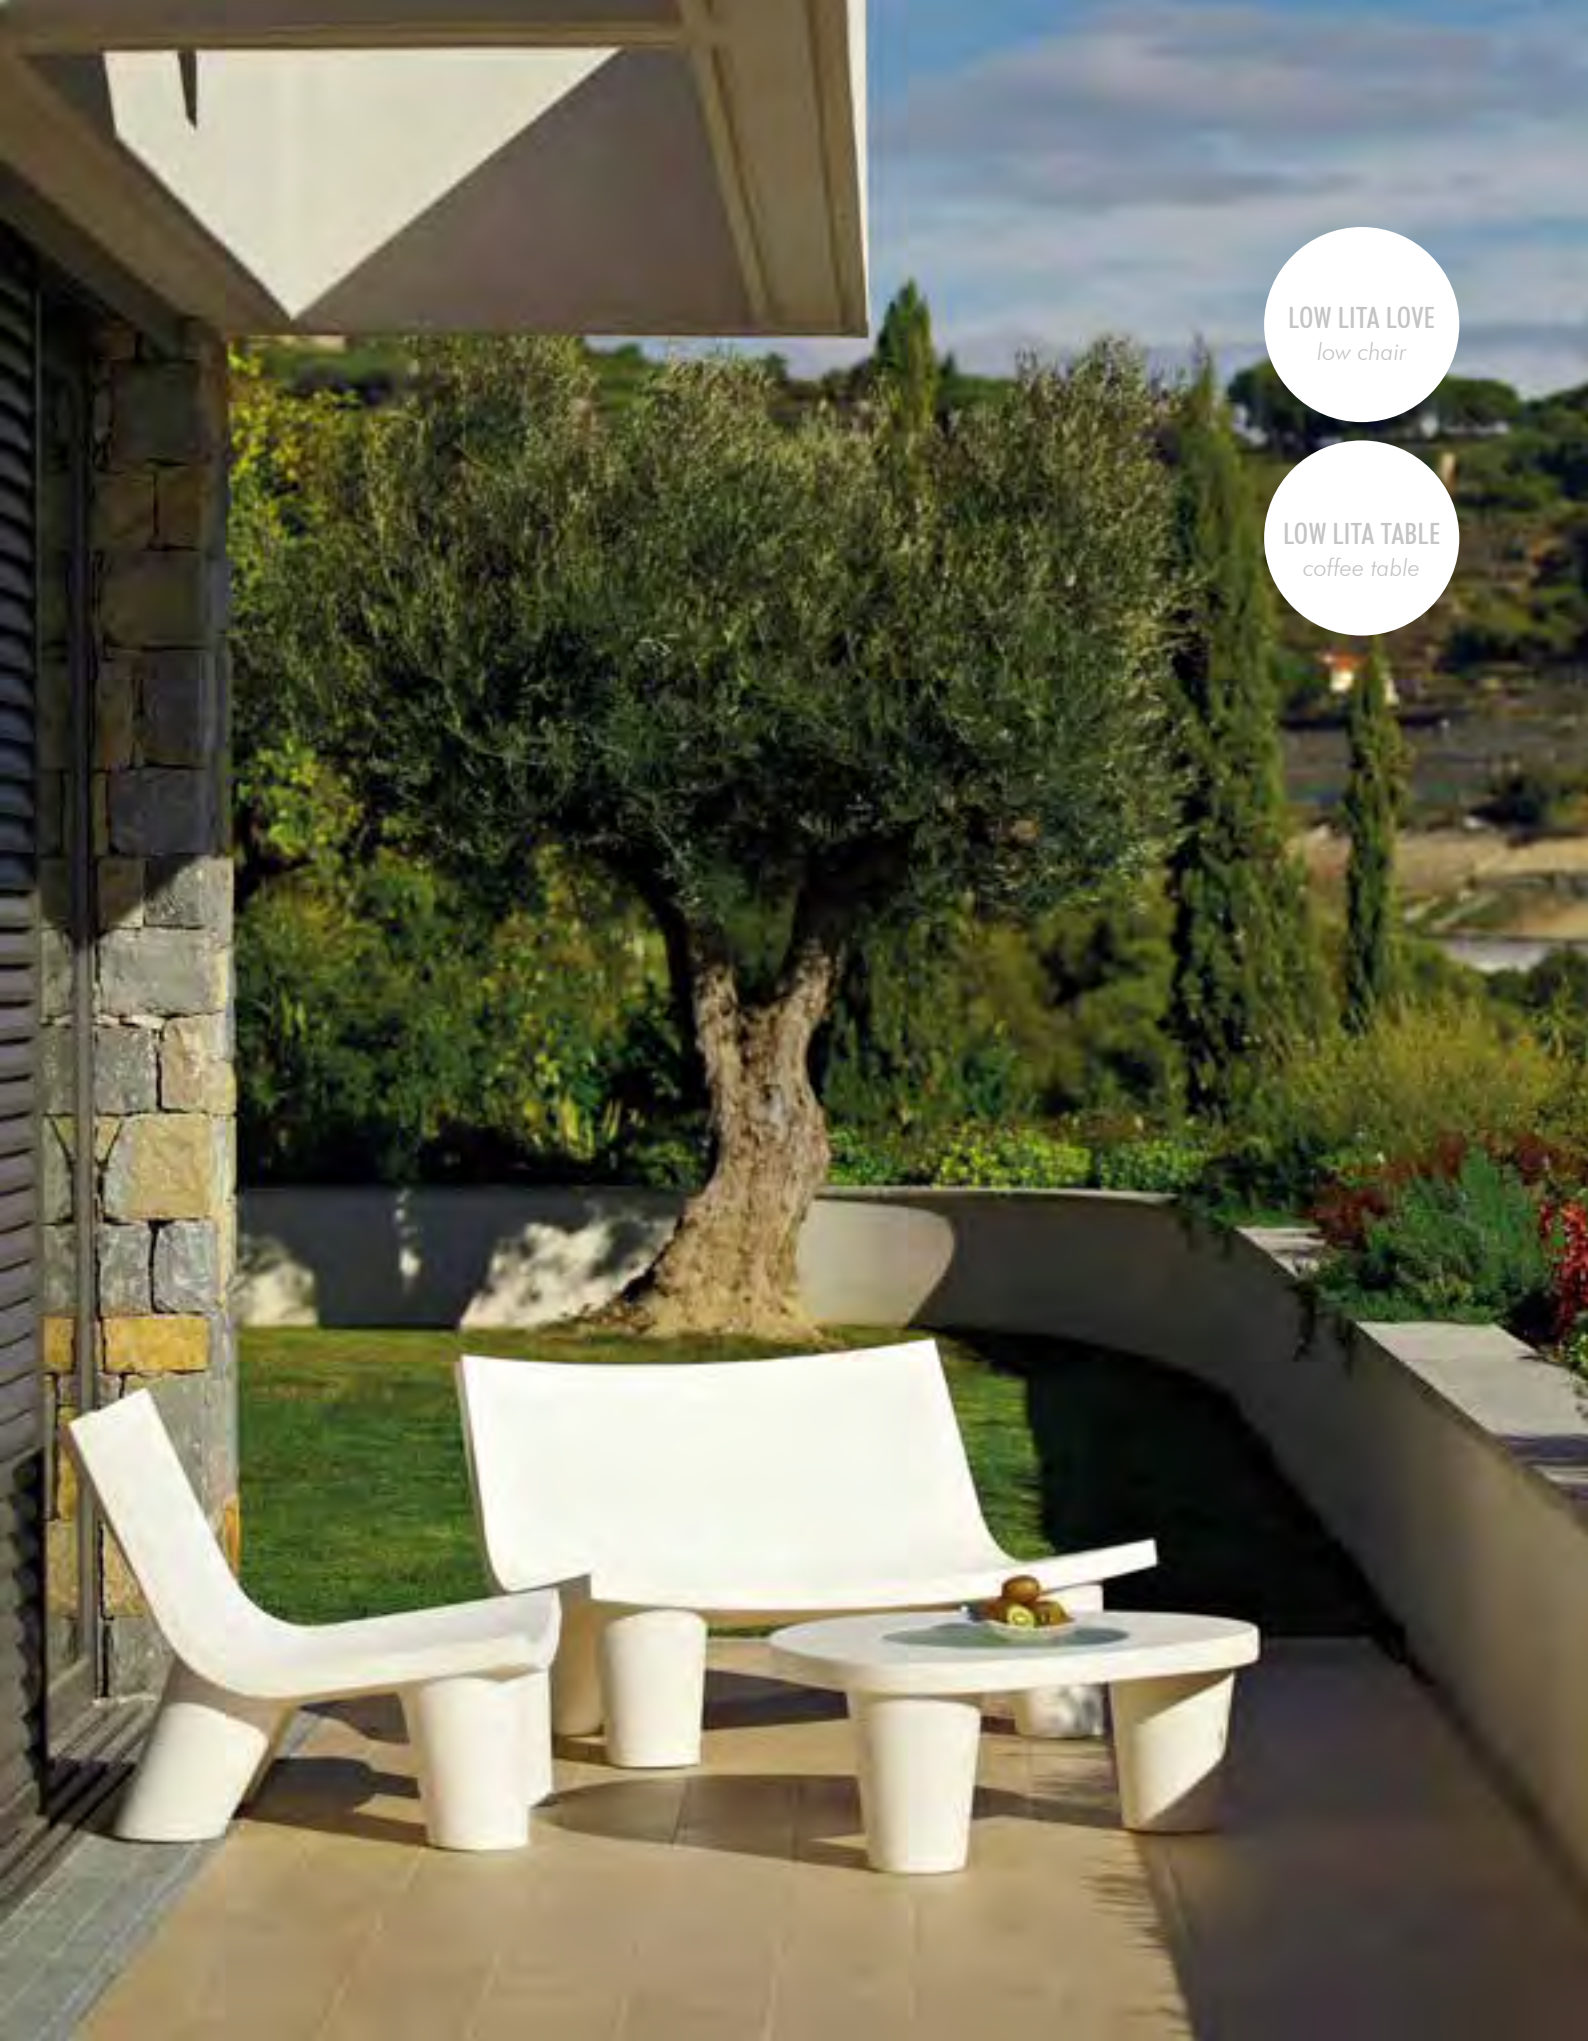

LOW LITA LOVE
low chair

LOW LITA TABLE
coffee table