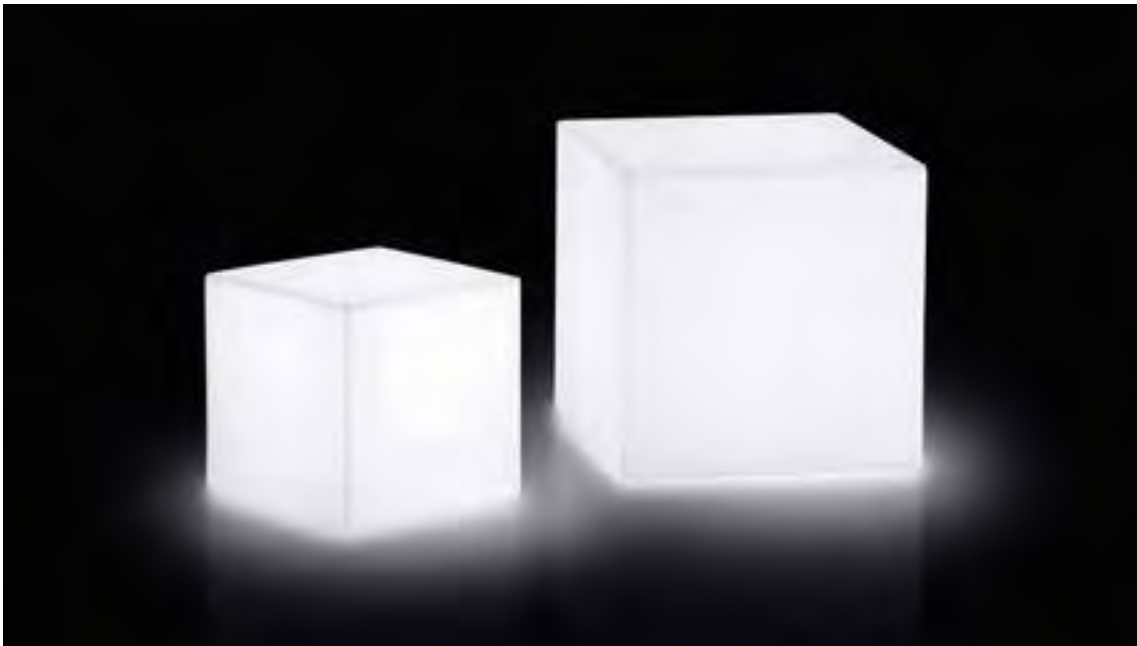

design Slide Studio

A glowing white cube floor lamp is the central focus, sitting on a cobblestone patio. In the background, there are wooden benches and other similar glowing cube lamps. The scene is set at night, with a building facade visible in the distance.