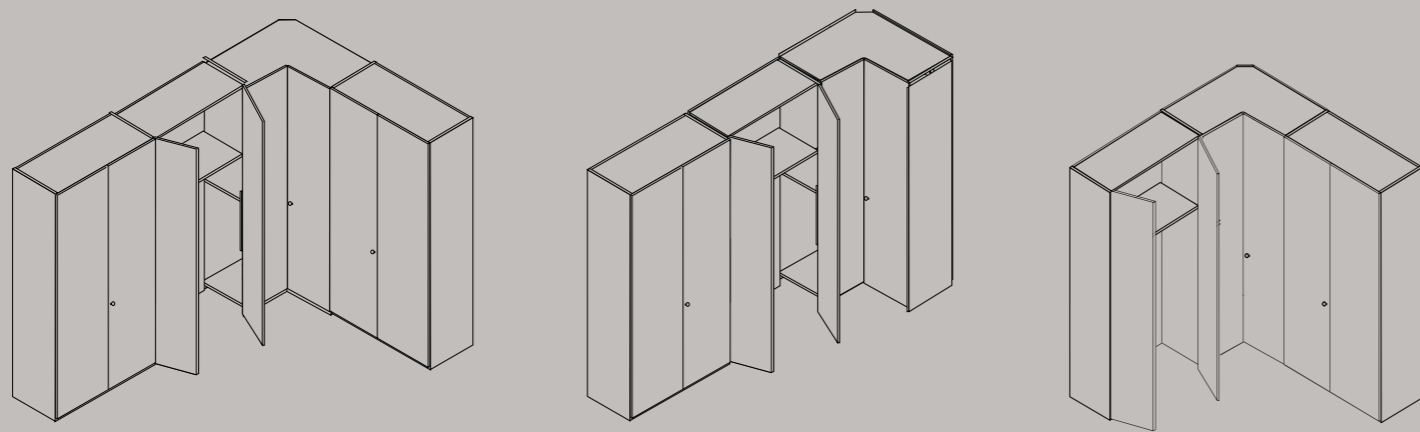

ELEMENTI SPECIALI:
IN COPPIA COMPRESI TRA
DUE ARMADI/
SPECIAL ELEMENTS:
IN COUPLE BETWEEN
TWO WARDROBES

ELEMENTI SPECIALI:
IN COPPIA ED ISOLATI/
SPECIAL ELEMENTS:
IN COUPLE AND
INDEPENDENT