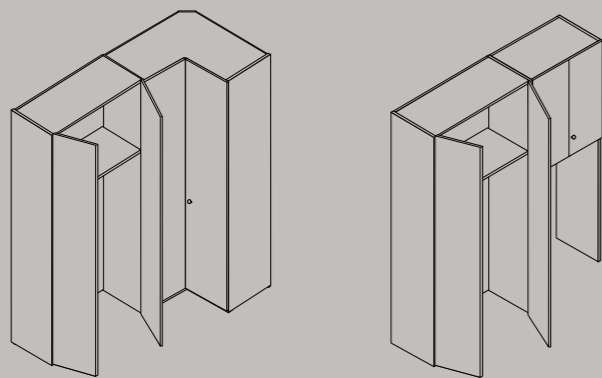

ELEMENTI SPECIALI:
TRAPEZIO
TRAPEZIO LARGE
TRAPEZIO SEVENTY
MODULO REVERSE/
SPECIAL ELEMENTS:
TRAPEZIO
TRAPEZIO LARGE
TRAPEZIO SEVENTY
MODULE REVERSE